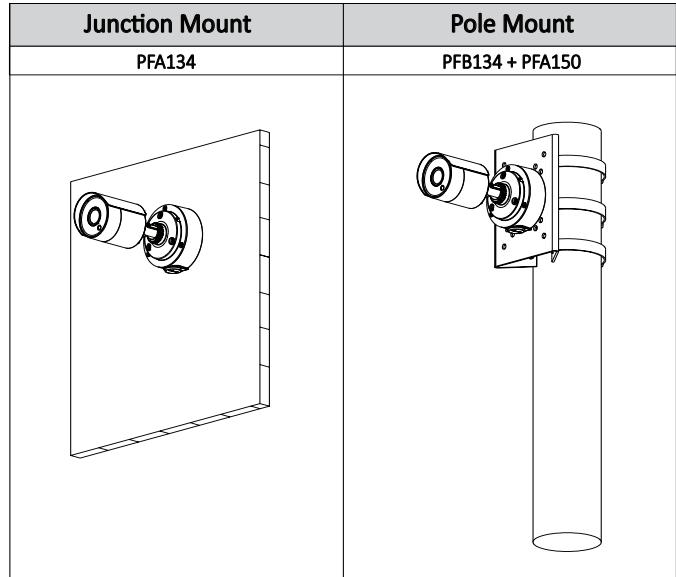

Construction

| | |
|--------------|---|
| Casing | Metal |
| Dimensions | 161.9mm×69.8mm×69.8mm (6.37"×2.75"×2.75") |
| Net Weight | 0.38Kg (0.84lb) |
| Gross Weight | 0.44Kg (0.97lb) |

Ordering Information

Accessories

Optional:

DH-PFA134 Junction Box

DH-PFA150 Pole Mount

Dimensions (mm/inch)