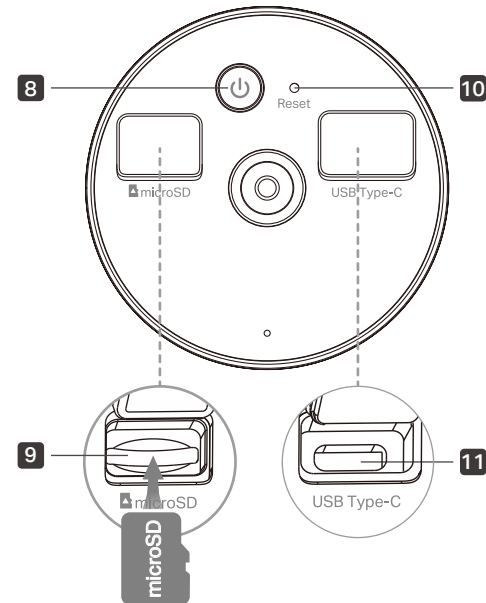

General	Storage Humidity	5%~90% RH, Non-condensing
	Charging Temperature	0°C ~ 45°C (32 °F ~ 113 °F)
	Dimensions	Camera Dimensions: D60 mm*89 mm (D2.36 in. * 3.5 in.)
	Weight	230 g
	Screw Size	 <p>Depth of Phillips: 0.91~1.43mm</p>
Package Contents	<p> Tapo C410 × 1 Camera Bracket × 1 USB Adapter × 1 USB Adapter Cable × 1 Screws and Anchors × 3 Mounting Template × 1 Quick Start Guide × 1 </p>	

// Appearance

Front

Side

Back

- 1** Spotlights
- 2** Light Sensor
- 3** Motion Sensor
- 4** Microphone
- 5** Lens
- 6** Status LED
- 7** Speaker

- 8** Power Button Press and hold for about 3 seconds to turn on/off the camera.
- 9** microSD Card Slot
- 10** Reset Button Use a pin to press and hold for at least 5 seconds to reset the camera to factory default settings.
- 11** USB Type-C Charging Port