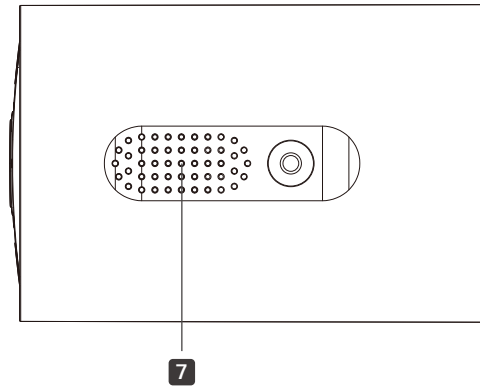

// Appearance

Front

Side

Back

- **1** Spotlights
- **2** Light Sensor
- **3** Motion Sensor
- **4** Microphone
- **5** Lens
- **6** Status LED
- **7** Speaker

- **8** Power Button Press and hold for about 3 seconds to turn on/off the camera.
- **9** microSD Card Slot
- **10** Reset Button Use a pin to press and hold for at least 5 seconds to reset the camera to factory default settings.
- **11** USB Type-C Charging Port

[†]The time of use includes recording and watching live views. 180-day battery life is based on Tapo laboratory tests with 250s of use per day. Actual battery life may vary due to device settings, usage, router specifications, and environmental factors.

[‡]microSD card purchased separately. Actual storage capacity depends on the size of the microSD card used.

[§]Subscribe for cloud storage at <https://www.tapo.com/tapocare/>

[^]Compatible with Alexa and Google Assistant supported displays. User experience is dependent on the connected device's specifications.

*Tapo solar panel purchased separately. Actual experience may vary due to placement angle, weather conditions, and camera usage.

Specifications are subject to change without notice. All brands and product names are trademarks or registered trademarks of their respective holders.

©2024 TP-Link