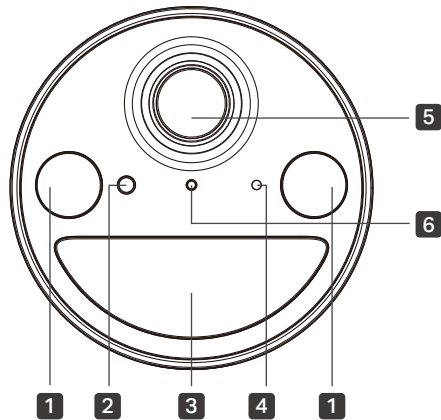

// Appearance

Front