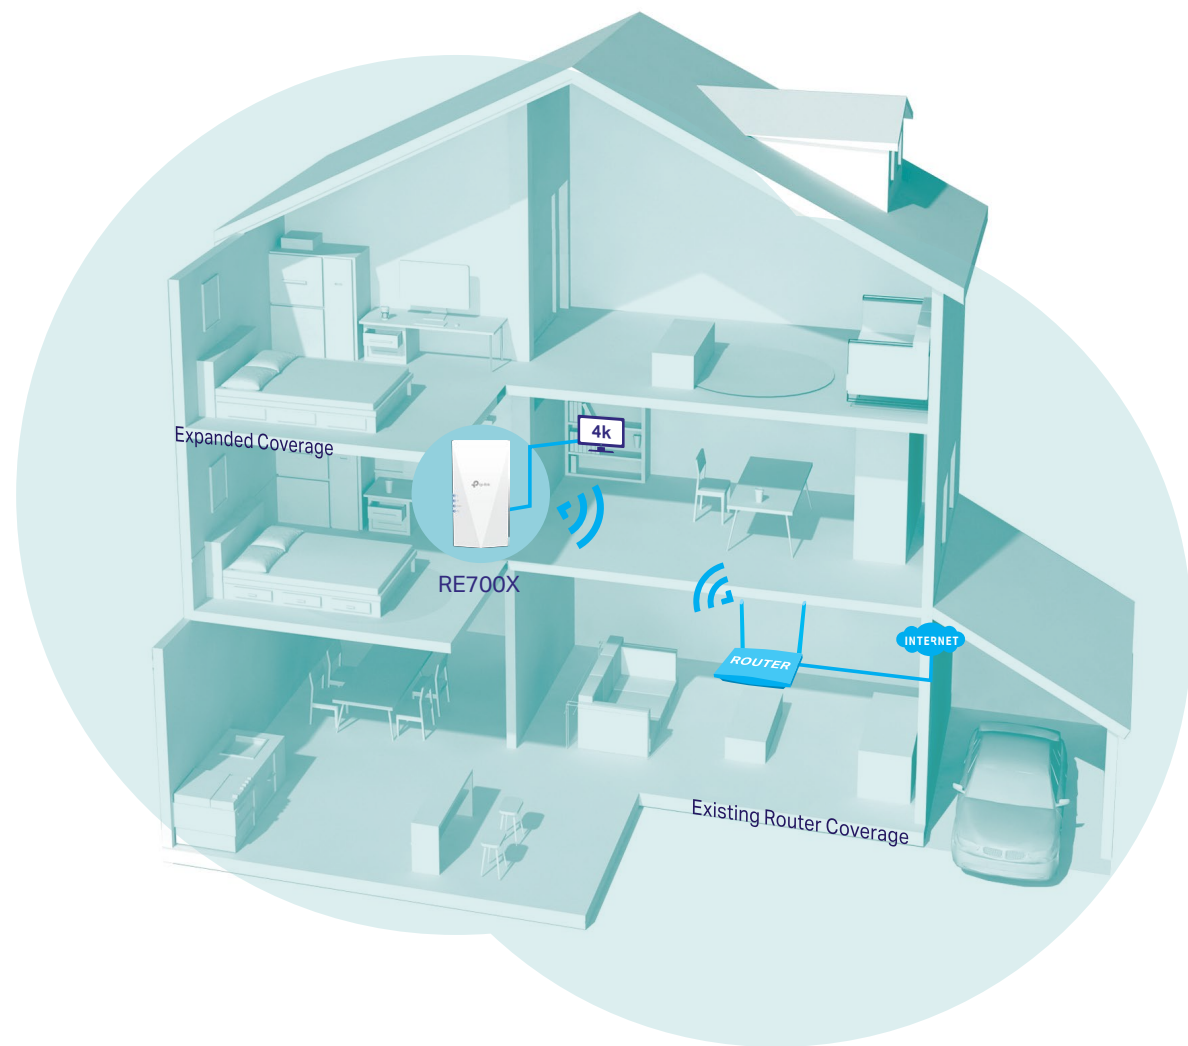

AX3000 Wi-Fi 6 Range Extender

Boost your Wi-Fi

RE700X

 Wi-Fi 6
Dead-Zone Killer

 160
MHz
↑↑↑ Wider
Channel Width

 Connect
More Devices^Δ

 Uninterrupted
Streaming[§]

 Easy Setup
Within Minutes

Highlights

Extend AX3000 Wi-Fi to Your Whole Home

Works with any Wi-Fi router to eliminate Wi-Fi dead zones, and blanket your home with stable, super-fast, seamless Wi-Fi via OneMesh™.

● Wi-Fi Coverage
— Ethernet Cable