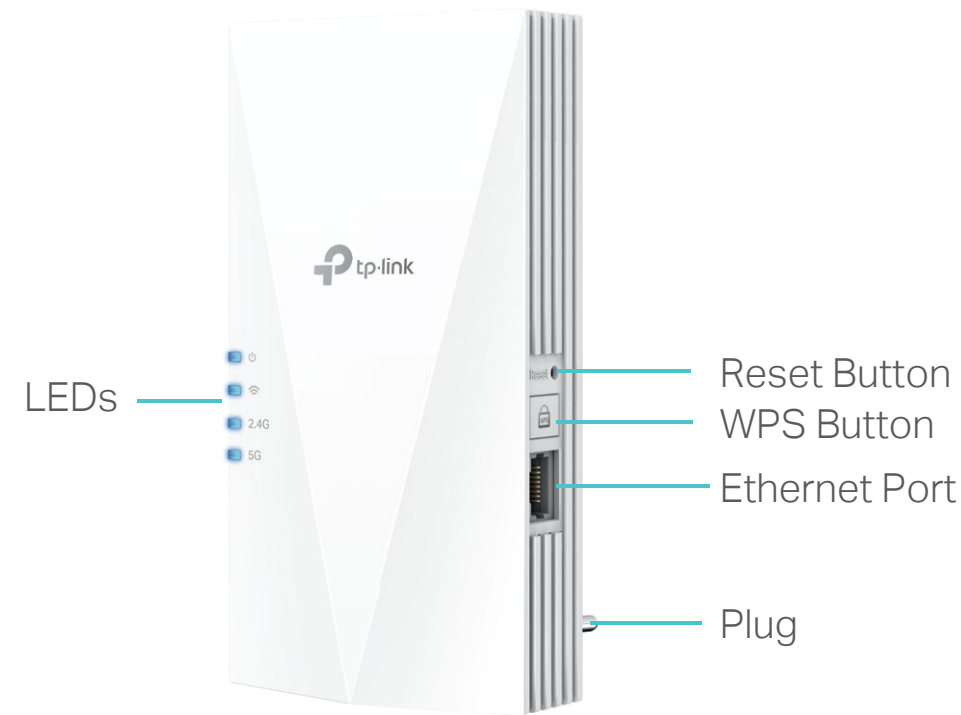

Specifications

Hardware

- Button: WPS Button, Reset Button
- Port: 1 Gigabit Ethernet Port
- Power Consumption: 13.5W
- Dimensions (W × D × H): 3.1×1.4×5.9 in. (78×36×149 mm)

Wireless

- Wireless Standards: IEEE 802.11a/n/ac/ax 5 GHz, IEEE 802.11b/g/n/ax 2.4 GHz
- Frequency: 2.4 GHz and 5 GHz
- Signal Rate: 574 Mbps at 2.4 GHz, 2402 Mbps at 5 GHz
- Transmit Power: CE: 2.4 GHz ≤ 16dBm, 5 GHz ≤ 23dBm
- Reception Sensitivity:
  5GHz:
  11ax HE160 MCS11: -58dBm, 11ax HE160 MCS0: -88dBm
  11ax HE80 MCS11: -60dBm, 11ax HE80 MCS0: -91dBm
  11ax HE40 MCS11: -63dBm, 11ax HE40 MCS0: -94dBm
  11ax HE20 MCS11: -66dBm, 11ax HE20 MCS0: -97dBm
  11ac HT80 MCS9: -65dBm, 11ac HT80 MCS0: -91dBm
  11ac HT40 MCS9: -69dBm, 11ac HT40 MCS0: -94dBm
  11ac HT20 MCS8: -74dBm, 11ac HT20 MCS0: -97dBm
  11a 54Mbps: -78dBm, 11a 6Mbps: -97dBm
  2.4GHz:
  11ax HE40 MCS11: -62dBm, 11ax HE40 MCS0: -93dBm
  11ax HE20 MCS11: -65dBm, 11ax HE20 MCS0: -95dBm
  11n HT40 MCS7: -72dBm, 11n HT40 MCS0: -93dBm
  11n HT20 MCS7: -76dBm, 11n HT20 MCS0: -95dBm
  11g 54Mbps: -78dBm, 11g 6Mbps: -96dBm

- Wireless Function: Enable/Disable Wireless Radio, Wireless Statistics
- Wireless Security: WEP, WPA, WPA2, WPA3

Others

- Certification
  CE, RoHS
- System Requirements
  Microsoft Windows 98SE, NT, 2000, XP, Vista™ or Windows 7, 8, 8.1, 10, MAC OS, NetWare, UNIX or Linux
  Internet Explorer 11, Firefox 12.0, Chrome 20.0, Safari 4.0, or other Java-enabled browser
- Package Contents
  Wi-Fi Range Extender RE700X
  Quick Installation Guide

For more information, please visit

<https://www.tp-link.com/home-networking/range-extender/RE700X/>

or scan the QR code left

[†]Maximum wireless signal rates are the physical rates derived from IEEE Standard 802.11 specifications. Actual wireless data throughput and wireless coverage per ft² are not guaranteed and will vary as a result of network conditions, client limitations, and environmental factors, including building materials, obstacles, volume and density of traffic, and client location.

[‡]The product may not be compatible with routers or gateways with firmware that has been altered, is based on open source programs, or is non-standard or outdated.

[§]Uninterrupted Roaming is designed for devices that support the 802.11k/v standard.

[¶]Up to 4x Capacity refers to 4x increase in median throughput under dense environment compared to 11ac wave 2 range extender.

[*]Saving clients' battery power requires clients to also support the 802.11ax Wi-Fi standard. Actual power reduction may vary as a result of network conditions, client limitations, and environmental factors.

©2022 TP-Link

www.tp-link.com

TP-Link AX3000 Wi-Fi 6 Range Extender RE700X